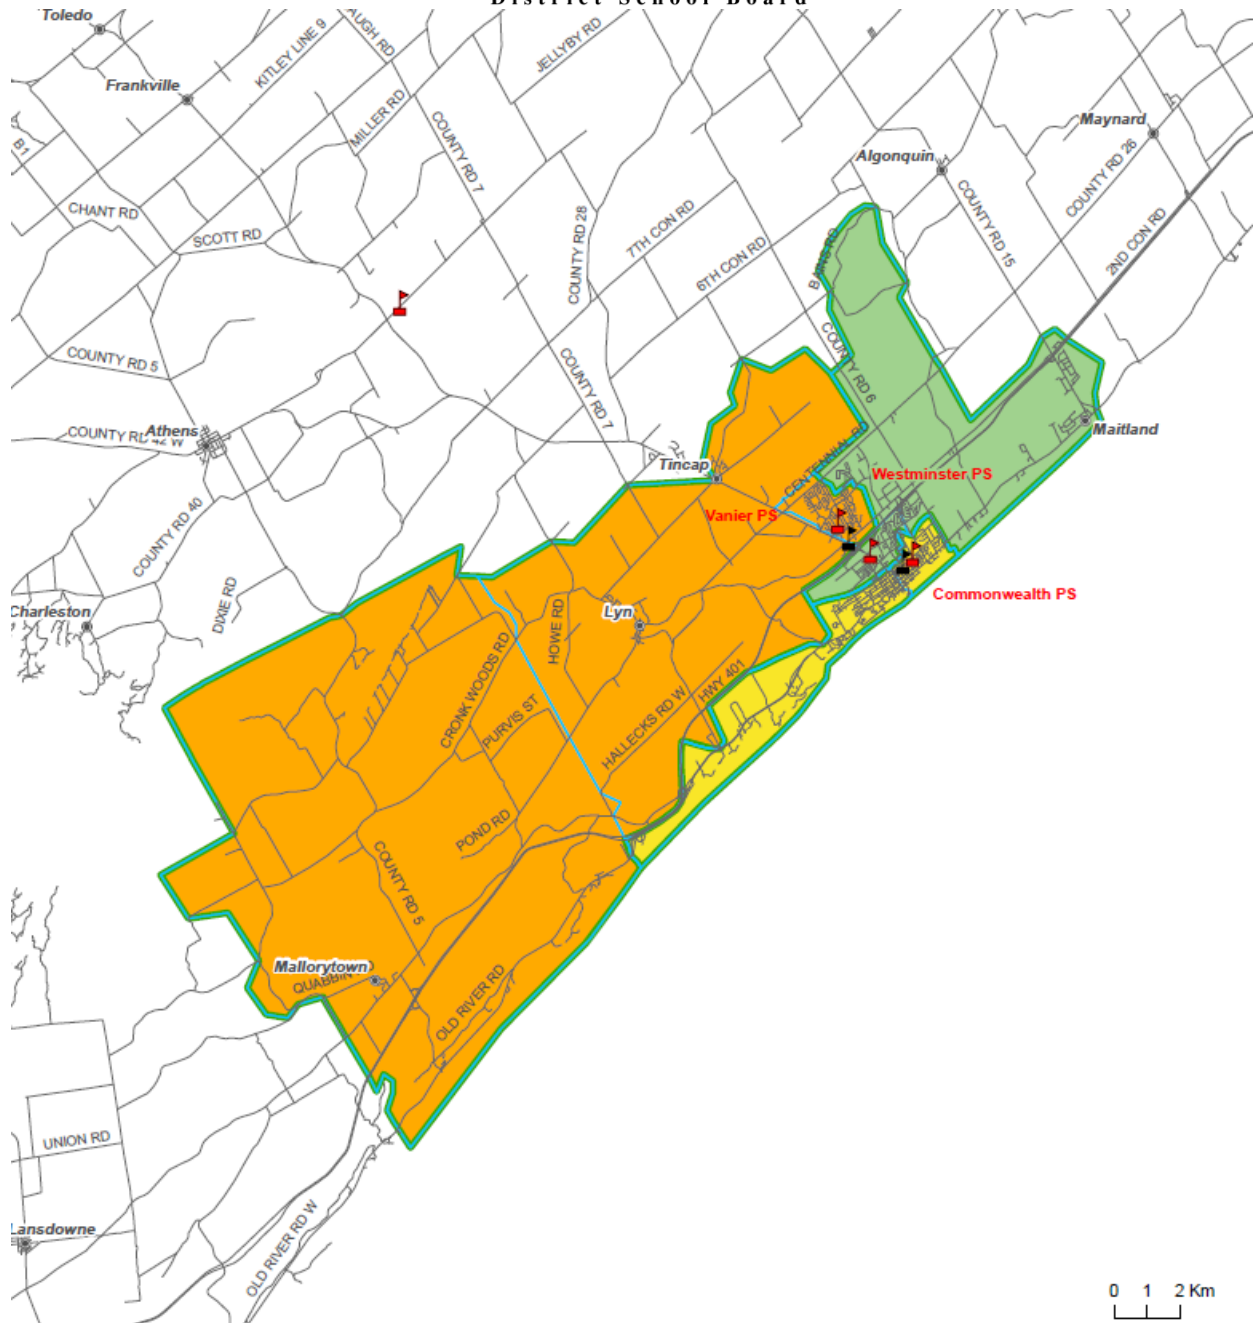

0 1 2 Km

Elementary School

Secondary School

Existing Core Boundary

Commonwealth PS EFI Phase in effective 2018

Vanier PS EFI Phase in effective 2018

Westminster PS EFI effective 2018