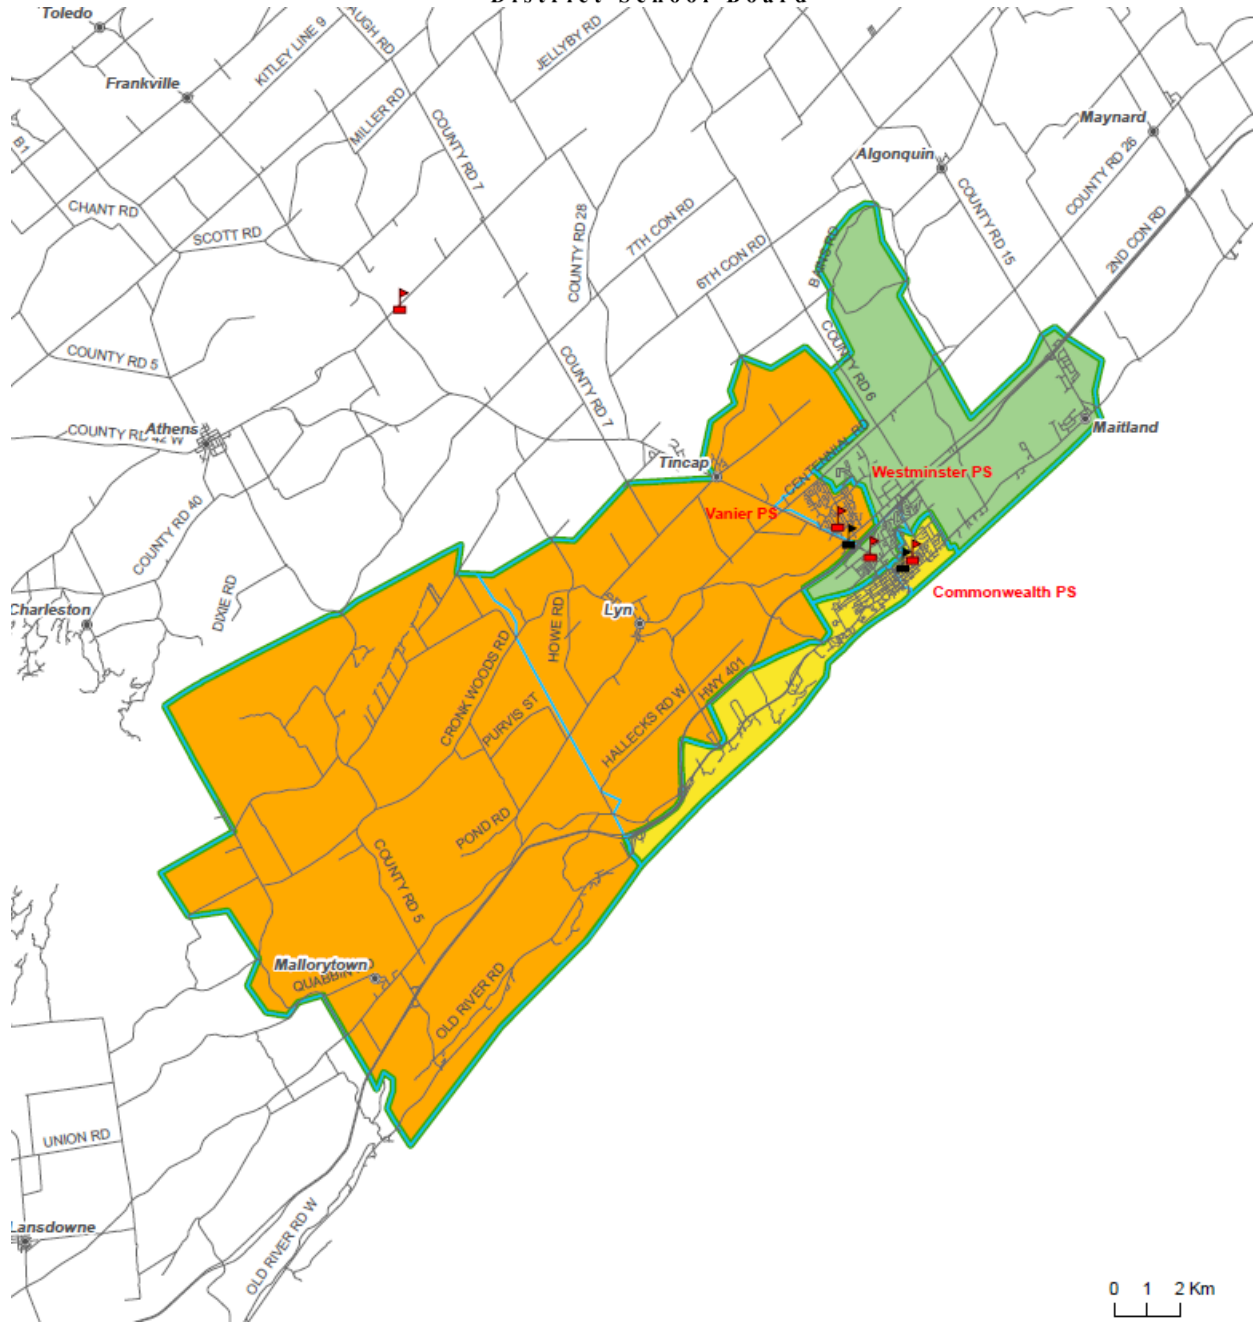

Elementary School

Secondary School

Existing Core Boundary

Commonwealth PS
EFI Phase in
effective 2018

Vanier PS EFI
Phase in
effective 2018

Westminister PS
EFI effective 2018